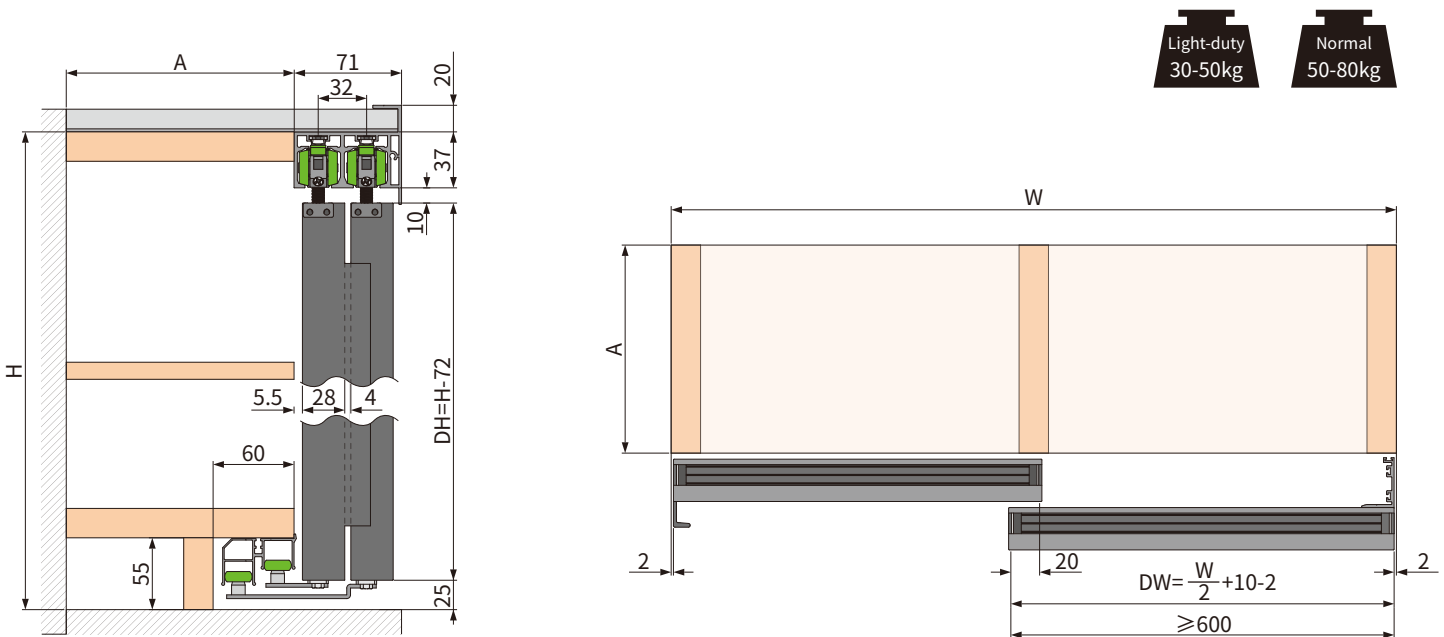

opk® Spaceship 16 Minimalist Wardrobe Hanging Sliding Door System (hidden guiding track) Mounting Instruction

1 Track cutting

2 Splicing door frame

The back side of the inner door

The back side of the outer door

6 Install door panel

7 Fix the activator