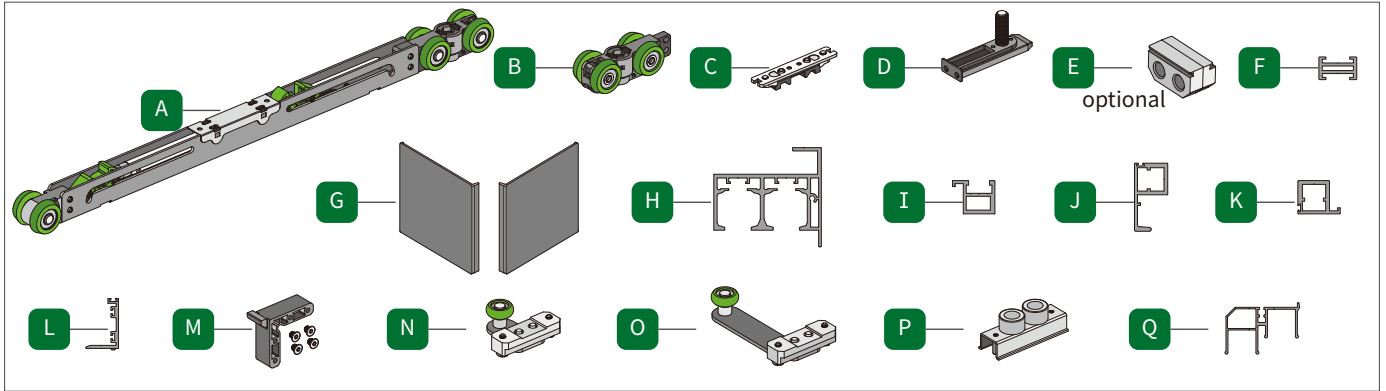

opk® Spaceship 16 Minimalist Wardrobe Hanging Sliding Door System (hidden guiding track) Mounting Instruction

1 Track cutting

2 Splicing door frame

The back side of the inner door

The back side of the outer door

6 Install door panel

7 Fix the activator