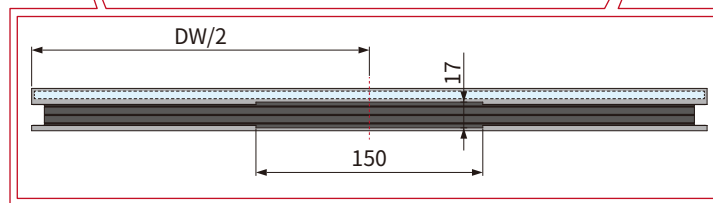

opk® Spaceship 16 Minimalist Wardrobe Hanging Sliding Door System (hidden guiding track) Mounting Instruction

1 Track cutting

2 Splicing door frame

The back side of the inner door

The back side of the outer door