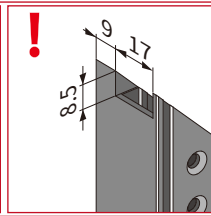

opk® Spaceship 16 Minimalist Wardrobe Hanging Sliding Door System (hidden guiding track) Mounting Instruction

1 Track cutting

2 Splicing door frame

The back side of the inner door

The back side of the outer door