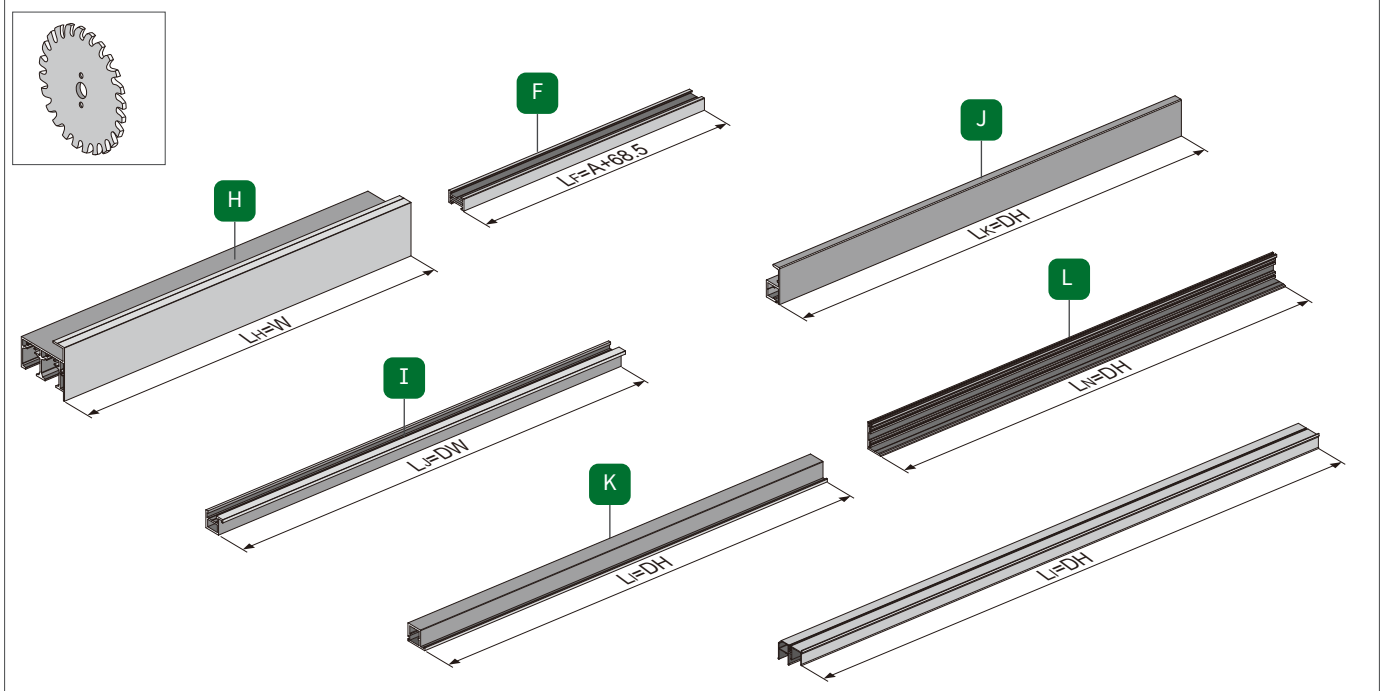

opk® Spaceship 16 Minimalist Wardrobe Hanging Sliding Door System (hidden guiding track) Mounting Instruction

1 Track cutting

2 Splicing door frame

The back side of the inner door

The back side of the outer door

6 Install door panel

7 Fix the activator