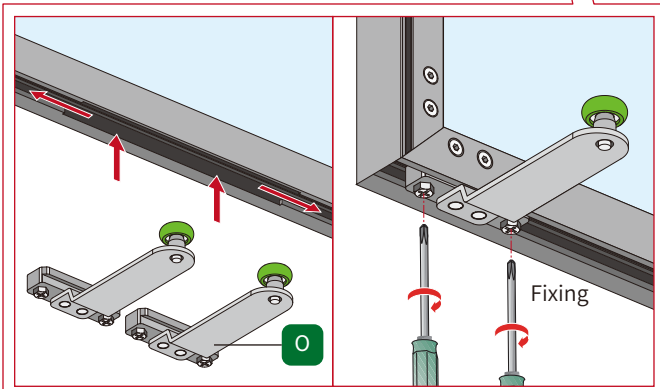

opk® Spaceship 16 Minimalist Wardrobe Hanging Sliding Door System (hidden guiding track) Mounting Instruction

1 Track cutting

2 Splicing door frame

The back side of the inner door

The back side of the outer door

6 Install door panel

7 Fix the activator