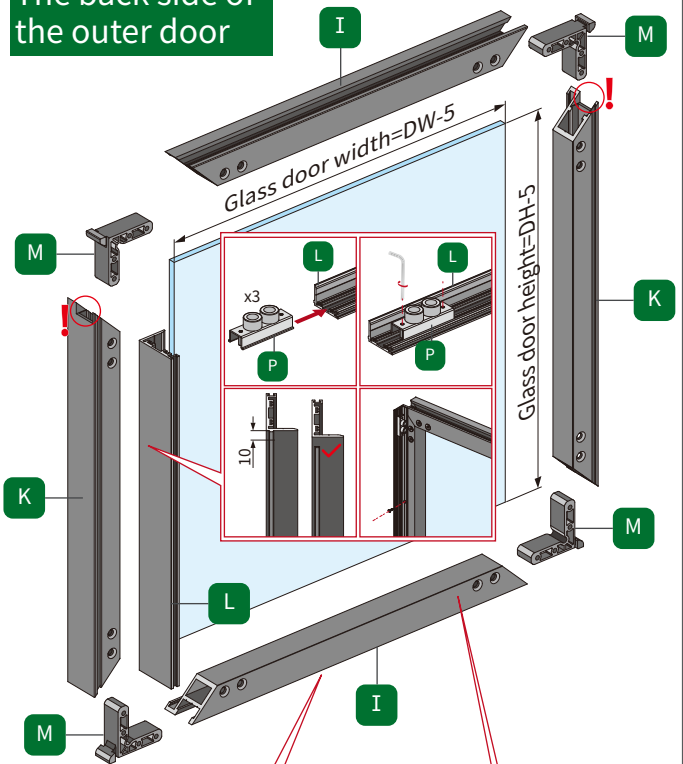

opk® Spaceship 16 Minimalist Wardrobe Hanging Sliding Door System (hidden guiding track) Mounting Instruction

1 Track cutting

2 Splicing door frame

The back side of the inner door

The back side of the outer door

6 Install door panel

7 Fix the activator