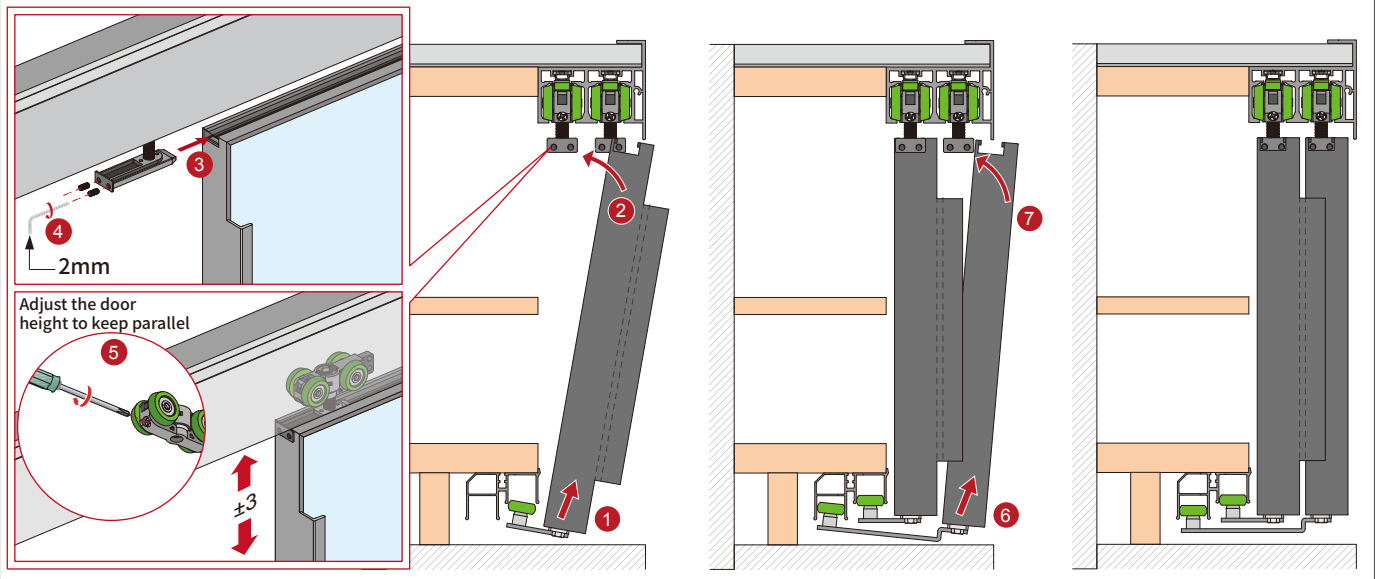

opk® Spaceship 16 Minimalist Wardrobe Hanging Sliding Door System (hidden guiding track) Mounting Instruction

1 Track cutting

2 Splicing door frame

The back side of the inner door

The back side of the outer door

6 Install door panel

7 Fix the activator