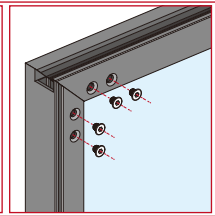

opk® Spaceship 16 Minimalist Wardrobe Hanging Sliding Door System (hidden guiding track) Mounting Instruction

1 Track cutting

2 Splicing door frame

The back side of the inner door

The back side of the outer door

6 Install door panel

7 Fix the activator