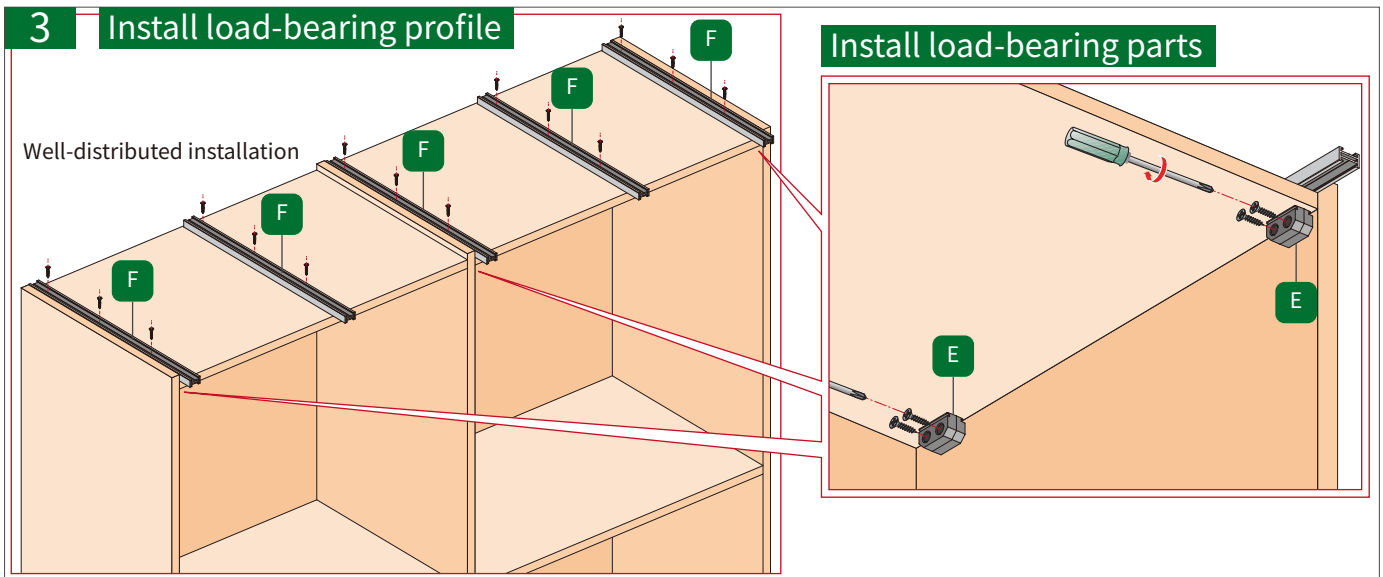

opk® Spaceship 16 Minimalist Wardrobe Hanging Sliding Door System (hidden guiding track) Mounting Instruction

1 Track cutting

2 Splicing door frame

The back side of the inner door

The back side of the outer door

6 Install door panel

7 Fix the activator