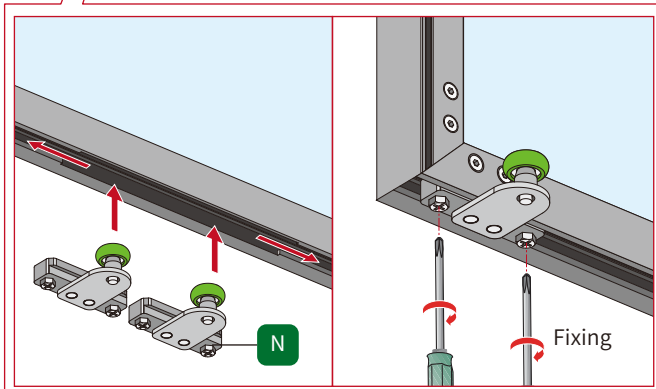

opk® Spaceship 16 Minimalist Wardrobe Hanging Sliding Door System (hidden guiding track) Mounting Instruction

1 Track cutting

2 Splicing door frame

The back side of the inner door

The back side of the outer door

6 Install door panel

7 Fix the activator