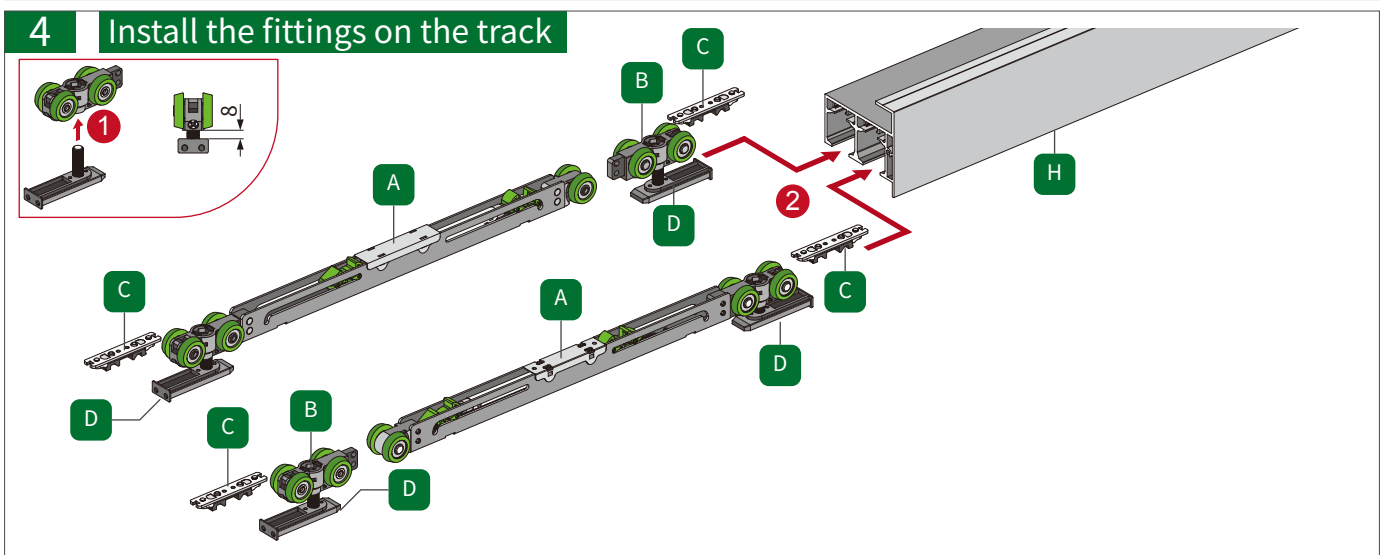

opk® Spaceship 16 Minimalist Wardrobe Hanging Sliding Door System (hidden guiding track) Mounting Instruction

1 Track cutting

2 Splicing door frame

The back side of the inner door

The back side of the outer door