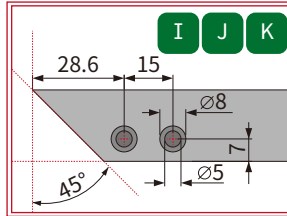

opk® Spaceship 16 Minimalist Wardrobe Hanging Sliding Door System (hidden guiding track) Mounting Instruction

1 Track cutting

2 Splicing door frame

The back side of the inner door

The back side of the outer door