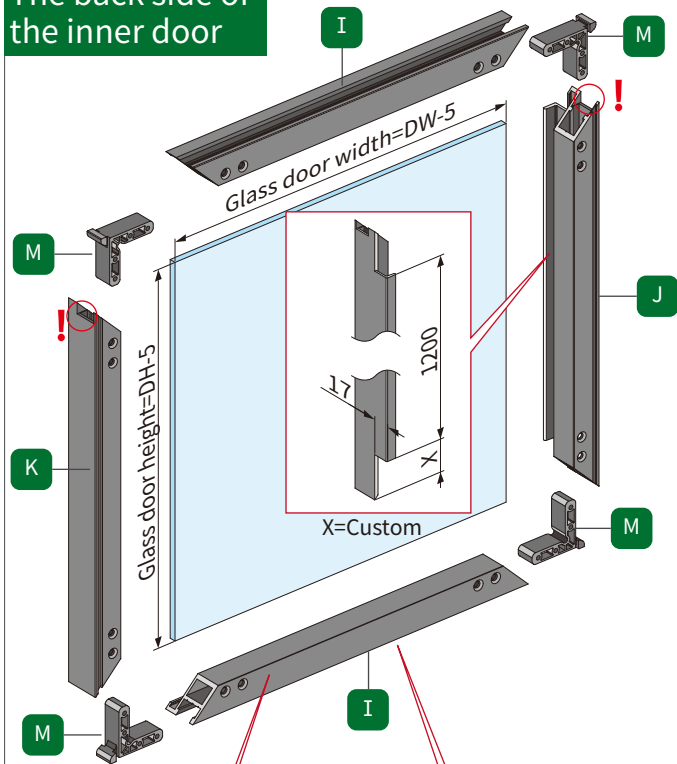

opk® Spaceship 16 Minimalist Wardrobe Hanging Sliding Door System (hidden guiding track) Mounting Instruction

1 Track cutting

2 Splicing door frame

The back side of the inner door

The back side of the outer door

6 Install door panel

7 Fix the activator