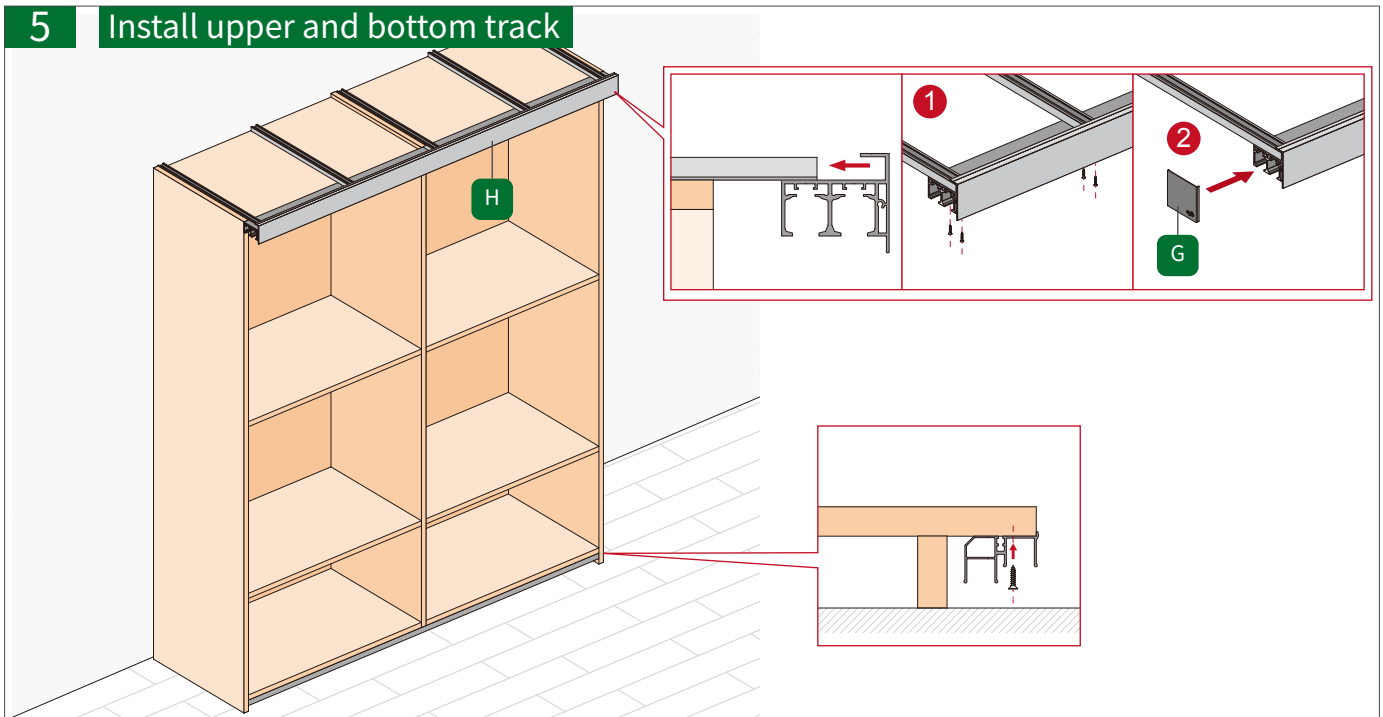

opk® Spaceship 16 Minimalist Wardrobe Hanging Sliding Door System (hidden guiding track) Mounting Instruction

1 Track cutting

2 Splicing door frame

The back side of the inner door

The back side of the outer door

6 Install door panel

7 Fix the activator