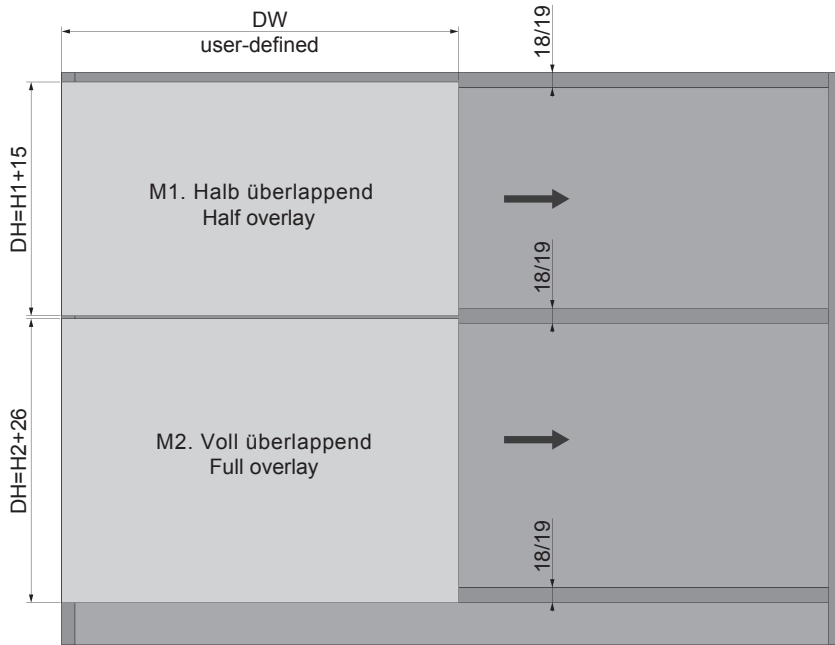

Regalboden 18/19mm / Cabinet Panel 18/19mm

M1. Halb überlappend Half overlay

M2. Voll überlappend Full overlay

Regalboden 25mm / Cabinet Panel 25mm

M1. Halb überlappend Half overlay

M2. Voll überlappend Full overlay