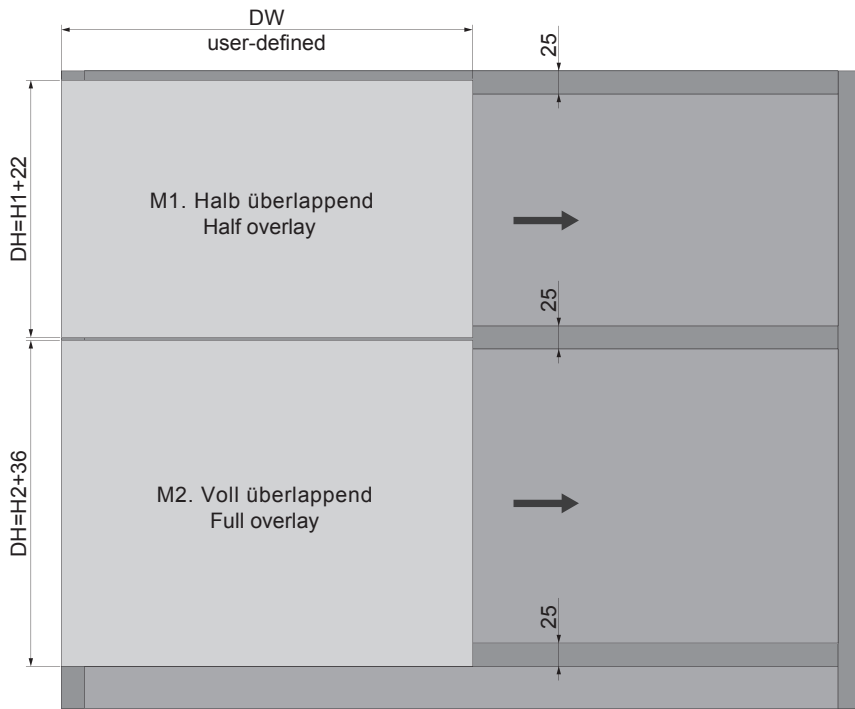

Regalboden 18/19mm / Cabinet Panel 18/19mm

M1. Halb überlappend Half overlay

M2. Voll überlappend Full overlay

Regalboden 25mm / Cabinet Panel 25mm

M1. Halb überlappend Half overlay

M2. Voll überlappend Full overlay