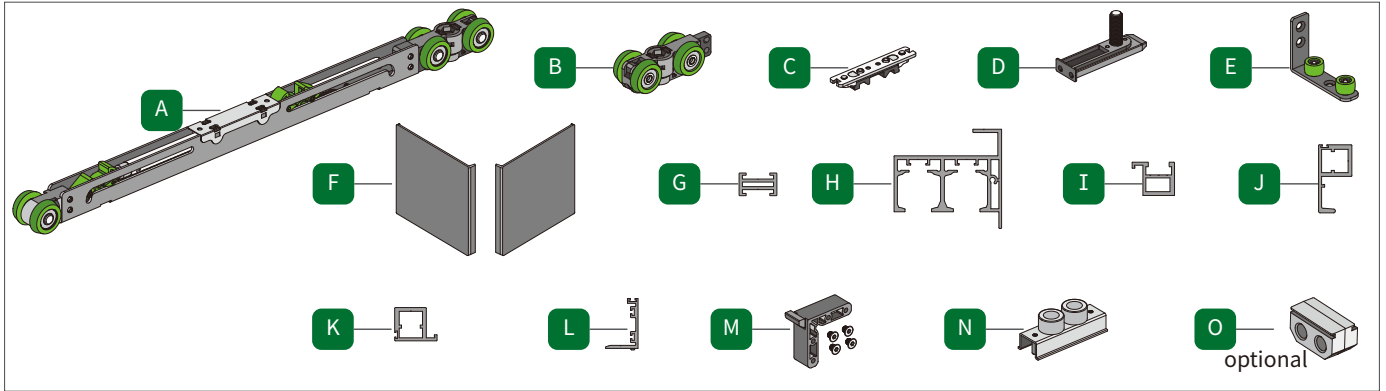

# opk® Spaceship 16 Minimalist Wardrobe Hanging Sliding Door System (without bottom track) Mounting Instruction

## 1 Track cutting

## 2 Splicing door frame

### Install load-bearing parts

**4** Install the fittings on the track

**5** Install upper and bottom track