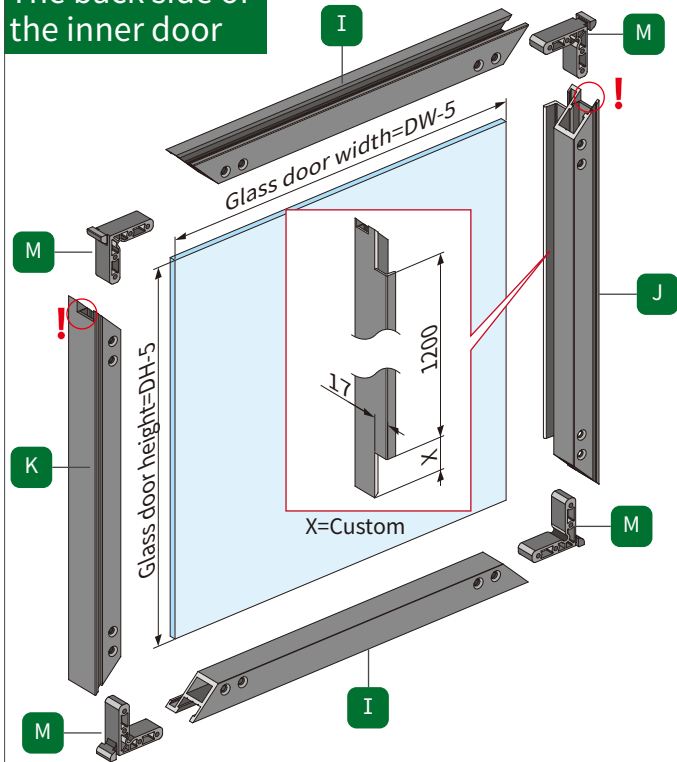

# opk® Spaceship 16 Minimalist Wardrobe Hanging Sliding Door System (without bottom track) Mounting Instruction

## 1 Track cutting

## 2 Splicing door frame

### The back side of the inner door