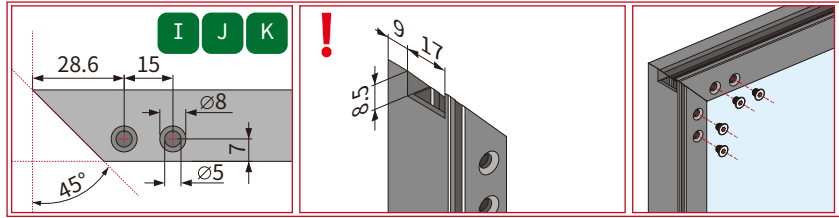

2 Splicing door frame