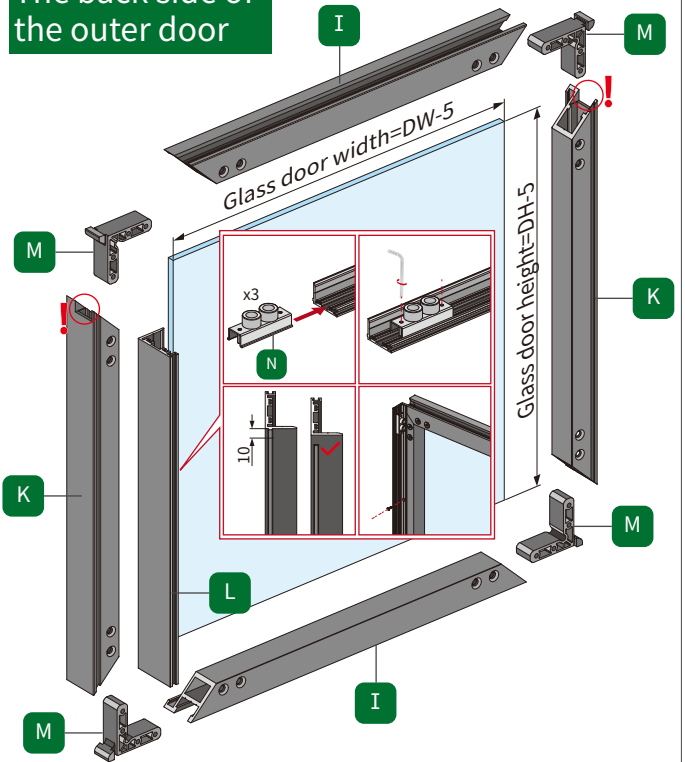

The back side of the outer door