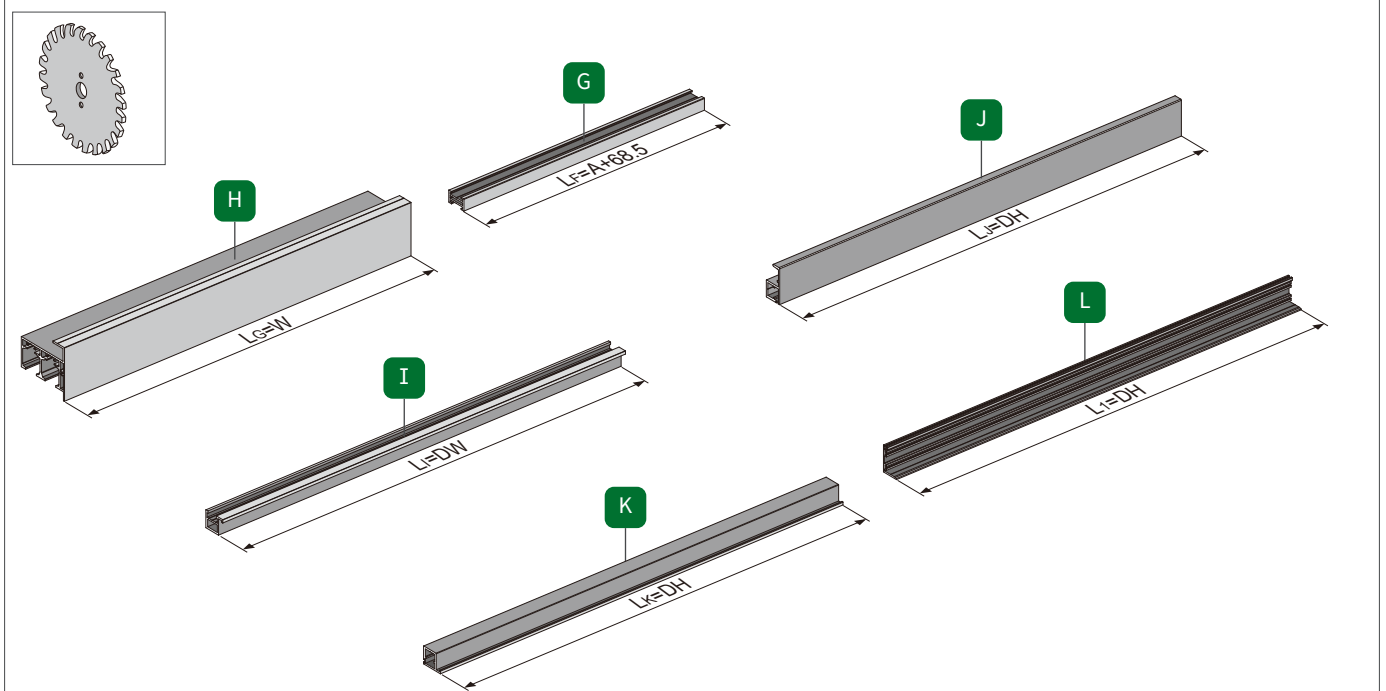

# opk® Spaceship 16 Minimalist Wardrobe Hanging Sliding Door System (without bottom track) Mounting Instruction

## 1 Track cutting

## 2 Splicing door frame

### The back side of the inner door