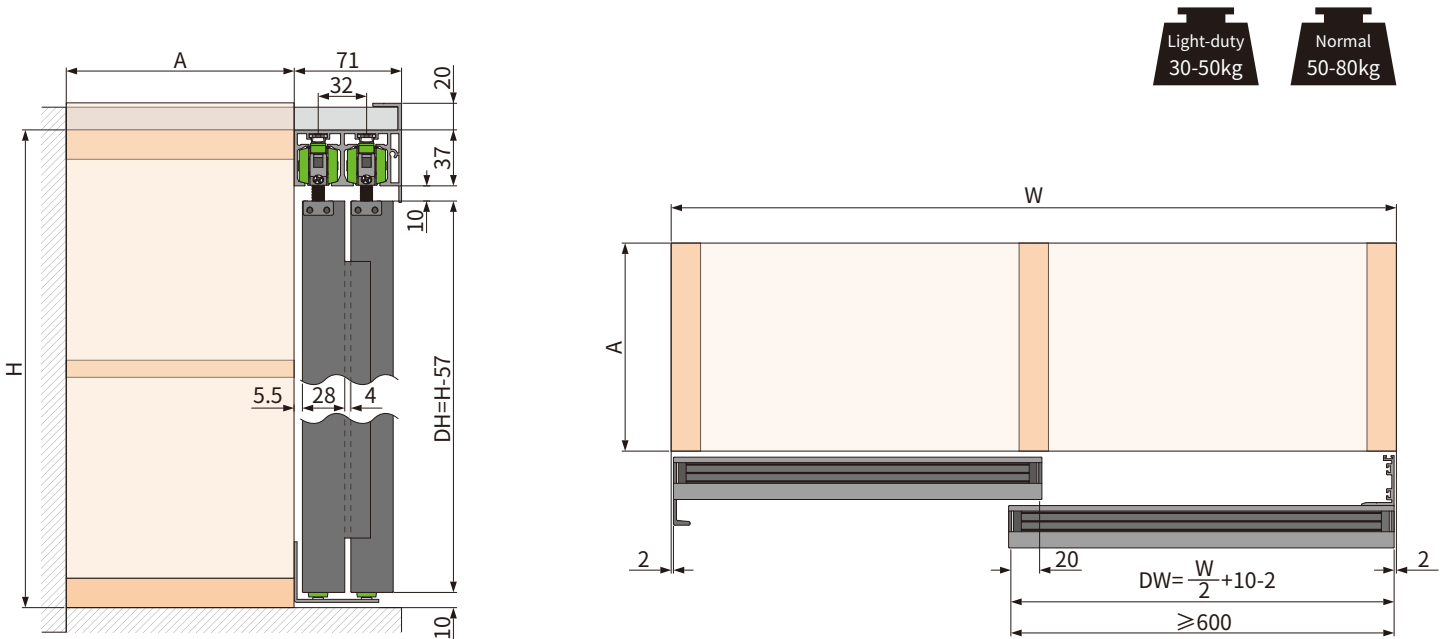

# opk® Spaceship 16 Minimalist Wardrobe Hanging Sliding Door System (without bottom track) Mounting Instruction

## 1 Track cutting

## 2 Splicing door frame

### The back side of the inner door