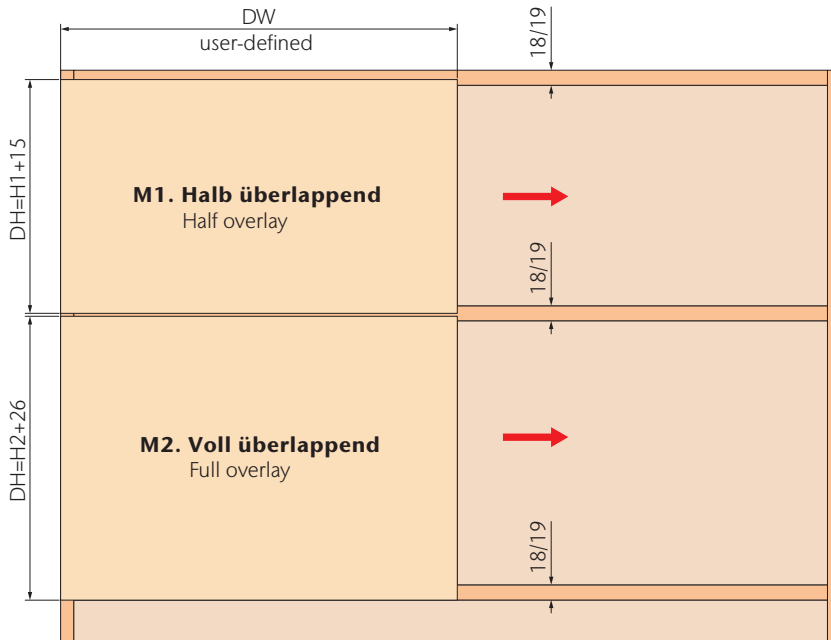

opk Submarine S

Technische Zeichnung Technical drawing

Regalboden 18/19mm Cabinet Panel 18/19mm