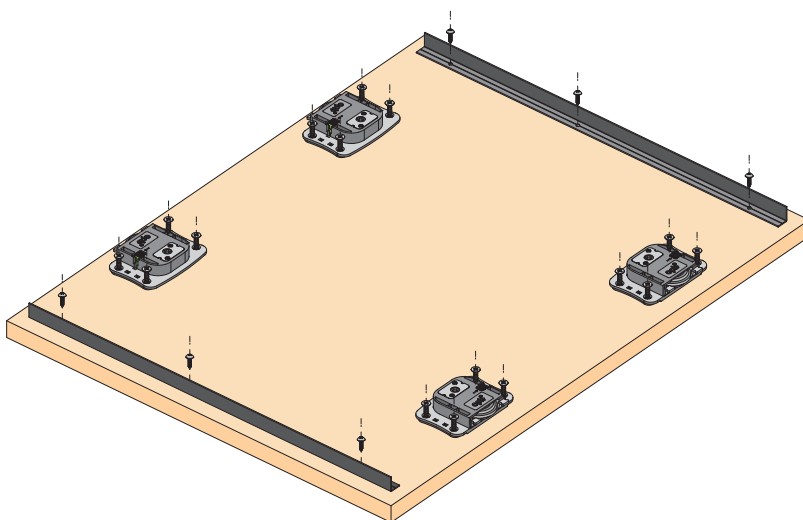

opk Submarine S

Technische Zeichnung Technical drawing

Regalboden 18/19mm Cabinet Panel 18/19mm