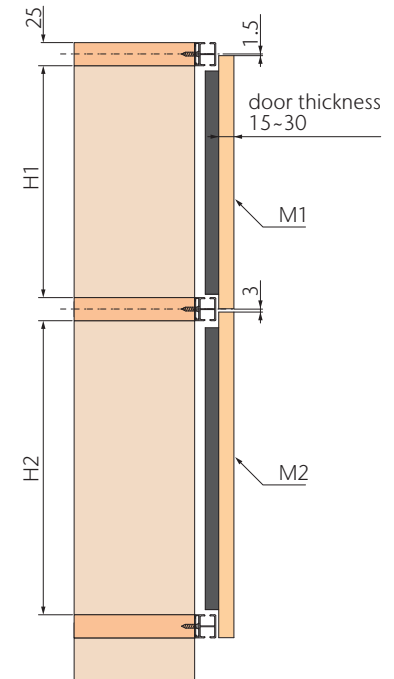

Regalboden 25mm Cabinet Panel 25mm