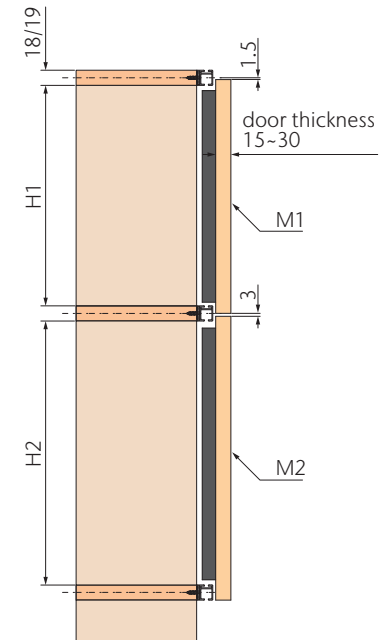

opk Submarine S

Technische Zeichnung Technical drawing

Regalboden 18/19mm Cabinet Panel 18/19mm