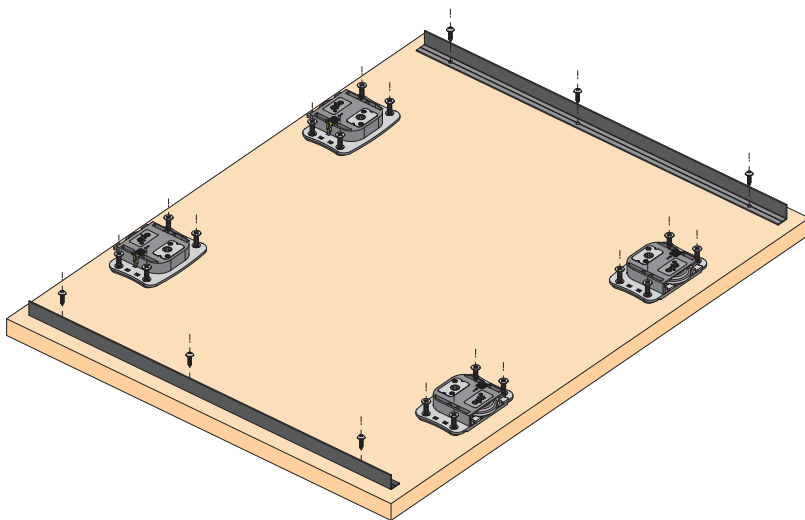

Regalboden 25mm Cabinet Panel 25mm