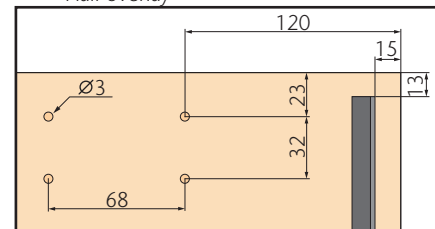

M1. Halb überlappend Half overlay